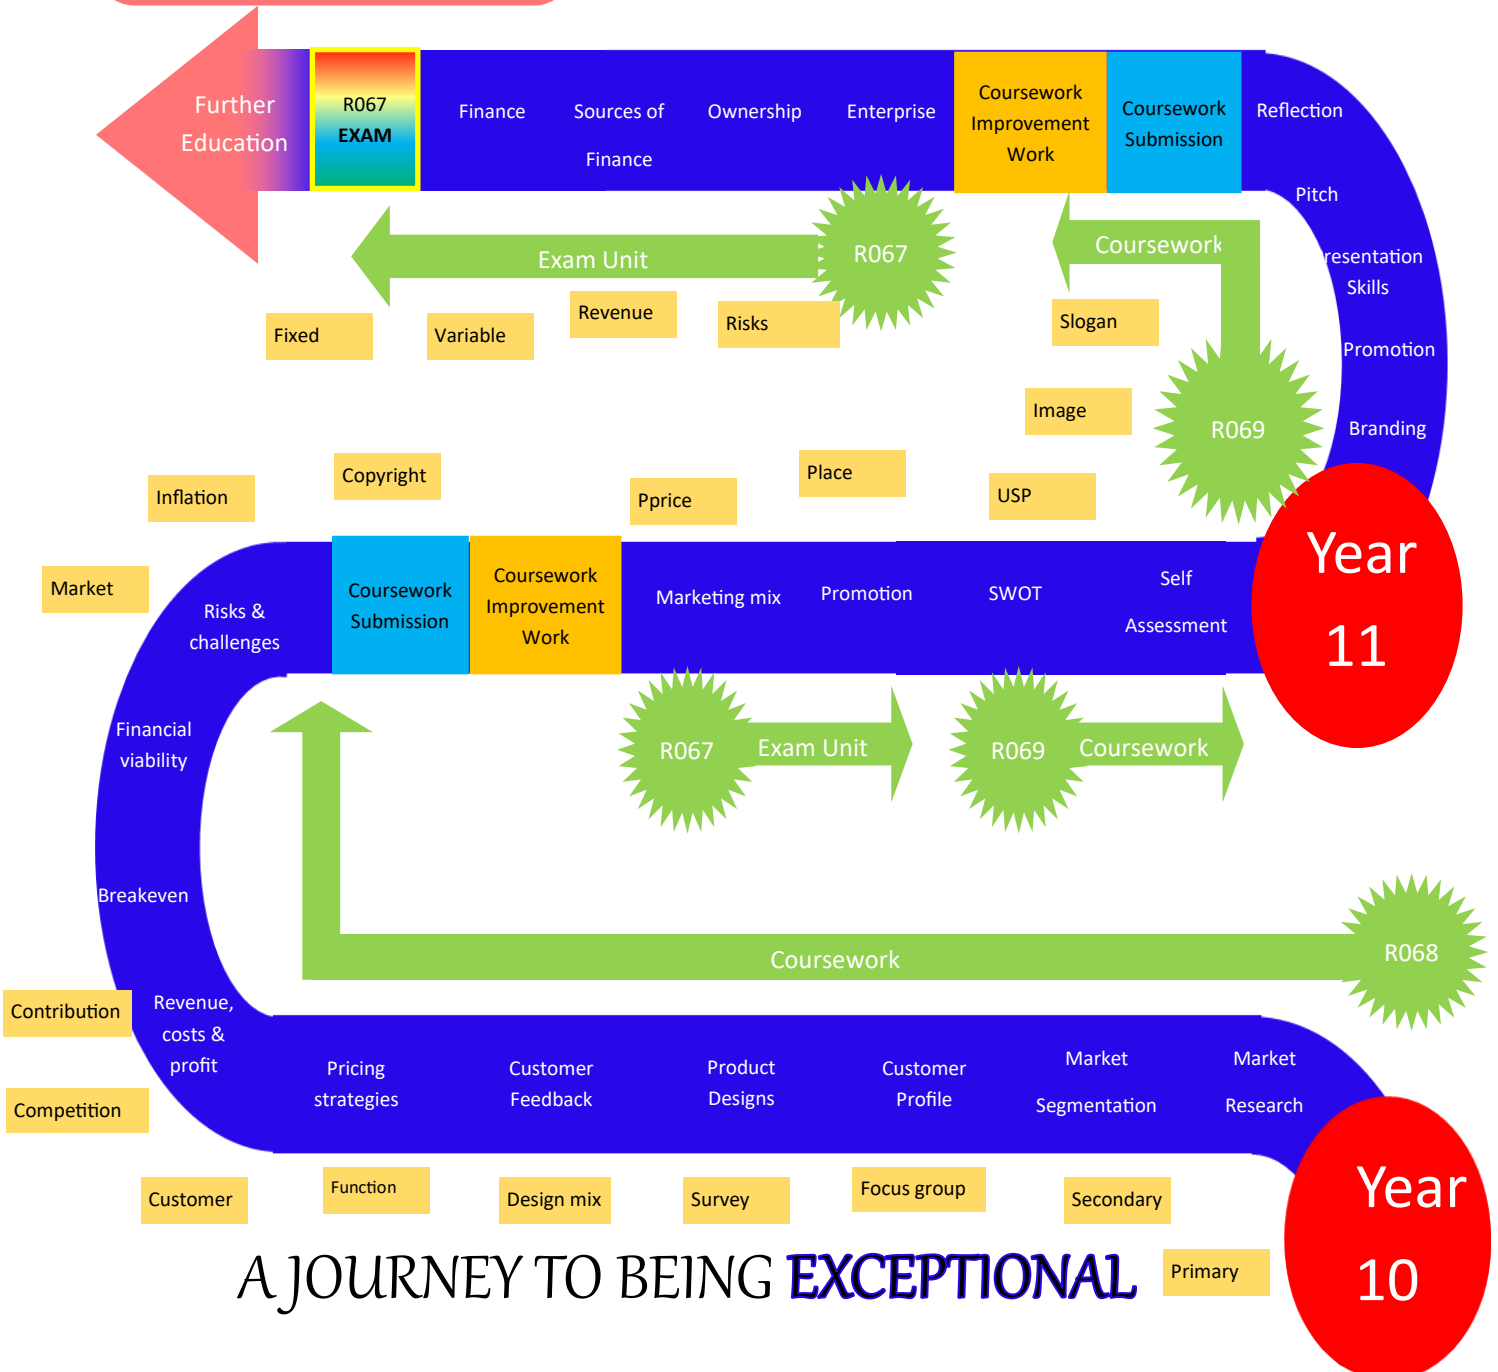

MILLFIELD'S Enterprise

LEARNING JOURNEY

Take a look at what we are doing...

At Millfield our Enterprise Qualification is OCR Cambridge Nationals in Enterprise and Marketing. This course starts in Year 10 and is completed over two years. Students study three areas, these are: R067 Enterprise and Marketing Concepts, R068 Design a Business Proposal and R069 Market and Pitch a Business Proposal

Careers

Business Advisor, Economist, Retail Manager, Risk Manager, Product Designer, Advertising manager, Social Media Manager

Post 16

Business Level 3, Business A-Level, Business Administration Apprenticeship, Project management Apprenticeship

A JOURNEY TO BEING EXCEPTIONAL

Primary

Year 11

Year 10